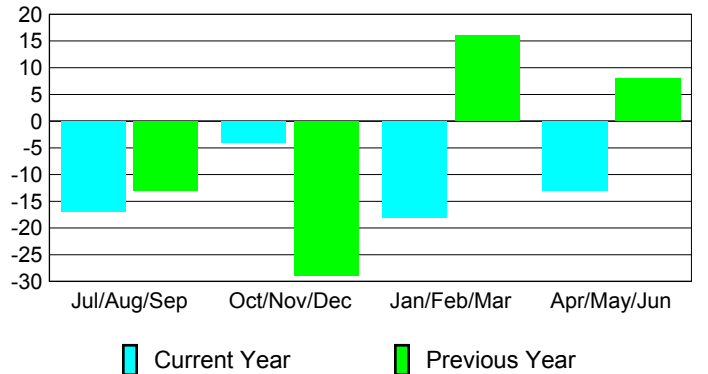

Membership Results
2009-2010

Membership
2008-2009

Month	Net Memb Goal	Actual New Memb	Actual Dropped Memb	Gain/Loss of Memb	Gain/Loss of Memb
Jul/Aug/Sep	-23	4	-21	-17	-13
Oct/Nov/Dec	12	37	-41	-4	-29
Jan/Feb/Mar	31	40	-58	-18	16
Apr/May/Jun	-19	59	-72	-13	8
Totals	1	140	-192	-52	-18

Membership Results 2009-2010

Goal, New, Dropped, Gain/Loss

Comparison of Membership Gain/Loss

Current Year Compared to the Previous Year

Gender Comparison 2009-2010

Jul/Aug/Sep

Oct/Nov/Dec

Jan/Feb/Mar