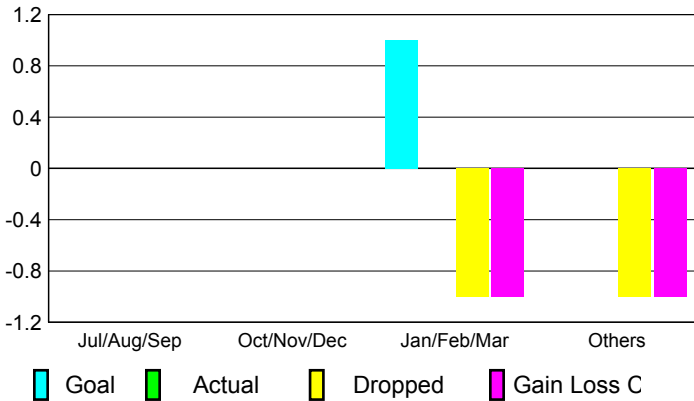

2009-2010 GMT Quarterly Report for District (or Undistricted) **District 107 D**

GMT: **JON BJARNI THORSTEINSSO**

Location: **FINLAND**

GMT CA: **4**

CLUBS

Club Results
2009-2010

Clubs
2008-2009

Month	New Club Goal	Actual New Clubs	Actual Dropped Clubs	Gain/Loss of Clubs	Gain/Loss of Clubs
Jul/Aug/Sep	0	0	0	0	0
Oct/Nov/Dec	0	0	0	0	0
Jan/Feb/Mar	1	0	-1	-1	0
Apr/May/Jun	0	0	-1	-1	1
Totals	1	0	-2	-2	1

Club Results 2009-2010

Goal, New, Dropped, Gain/Loss

Comparison of Club Gain/Loss

Current Year Compared to the Previous Year

YTD Status Quo Clubs 2009-2010

Status Quo Clubs Compared to Status Quo Members

MEMBERSHIP

Membership Results
2009-2010

Membership
2008-2009

Month	Net Memb Goal	Actual New Memb	Actual Dropped Memb	Gain/Loss of Memb	Gain/Loss of Memb
Jul/Aug/Sep	-23	4	-21	-17	-13
Oct/Nov/Dec	12	37	-41	-4	-29
Jan/Feb/Mar	31	40	-58	-18	16
Apr/May/Jun	-19	59	-72	-13	8
Totals	1	140	-192	-52	-18