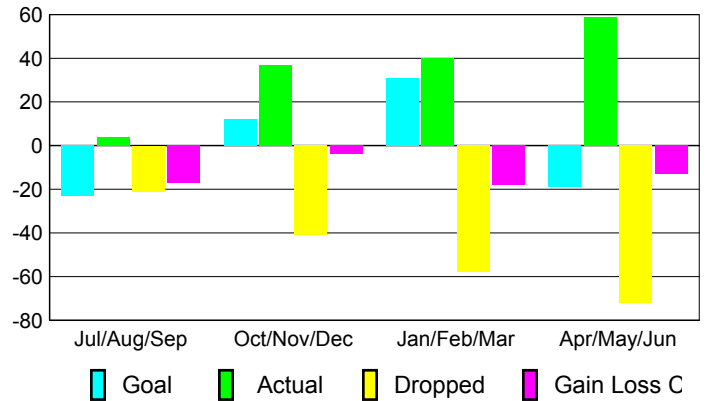

Membership Results 2009-2010

Goal, New, Dropped, Gain/Loss

Comparison of Membership Gain/Loss

Current Year Compared to the Previous Year